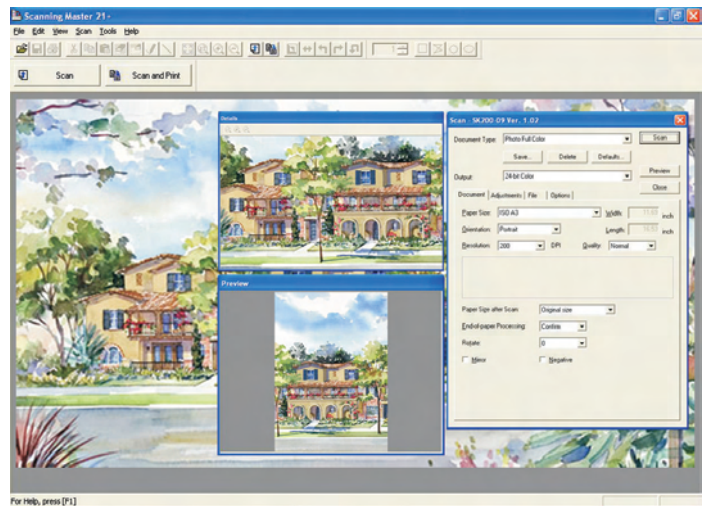

Space Saving Integrated Single Foot-Print Design.

Easy to Assemble! Flexible & Fully Adjustable to most Printer and Scanner Configuration.

Scan Master21 +

Scanning Master 21+ Software enables all IS & CS series scanners to perform Scan-to-File, Scan-to-Print, or Scan-to-PDF document management tasks. It also allows users to integrate a large-format copying system by combining their scanner with a large-format printer.