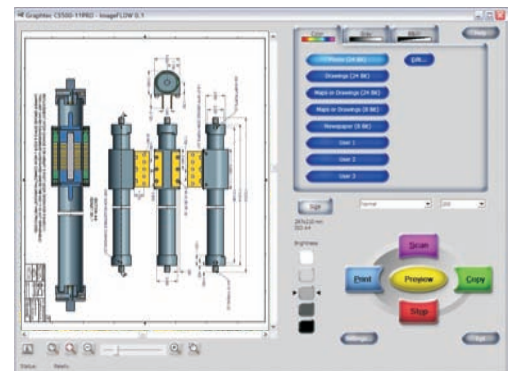

## Introducing | EIS SOLO

Choose from Graphtec  
CS 500 or CS 600 Scanner models

17" LCD screen and keyboard  
control of imageFLOW™ interface

Intuitive and easy to  
use imageFLOW™ software  
for scanning, copying and  
printing functions.

Powerful Rocket™ Scanner  
Controller provides the needed  
horsepower for scanning &  
copying large documents  
(stand not included)

EIS Solo - includes your choice of ALL available Graphtec scanners on a standard stand, desktop Rocket™ scanner controller with imageFLOW™ software, with LCD screen and keyboard.

Large Format Desktop Multi-Function | **Scan > Print > Copy**

State-of-the-Art  
Document Imaging Software

- Touch Screen Compatible
- Easy to Use Interface – Copy, Scan & Print
- Supports Current Graphtec Scanners
- Over 550 Printers Supported (upgrade req.)
- Hot Folder Print Queue
- Includes over 325 ICC Output Profiles
- ICC Profile Editing
- Print Postscript Files
- Create Job Sets (Seiko LP-1010)

# Specifications for EIS Solo

CS Scanner Specifications	CS500	PRO	CS600	PRO
	Scanning Width	Scanning width is 42" (centered) 42.9" maximum document width		
Document Thickness	0.06" or less (including carrier sheet)		0.8" or less	
Document Thickness Detection	Automatic detection through ITA		-	
Optical Resolution	600 dpi			
Interpolated Resolution	50 to 800 dpi, in 1 dpi increments	50 to 4800 dpi, in 1 dpi increments	50 to 800 dpi, in 1 dpi increments	50 to 4800 dpi, in 1 dpi increments
Main scanning system	Contact image sensor system			
Max. Scanning speed at 400 dpi:				
Monochrome	4.5"/second	9.0"/second	4.5"/second	9.0"/second
Color (8-bit, 24-bit)	1.5"/second	3.0"/second	1.5"/second	3.0"/second
Scanning precision	0.1%, ±5 pixels / 42"			
Gradation	Monochrome: bilevel, intermediate tones (dithering, error diffusion) Gray: 256 shades, Color: 8-bit, 24-bit			
Threshold value	DSP-controlled automatic setting (monochrome scans)			
Color space	sRGB compatible			
Light source	LED (RGB)			
Interface	USB 2.0, Ethernet			